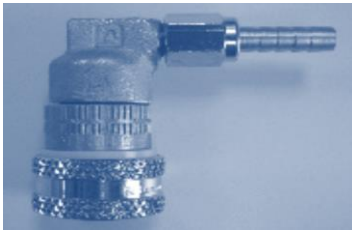

ASP656

CO Cplg/90° hose clip ¼" t
thread end for valve type
coca 304