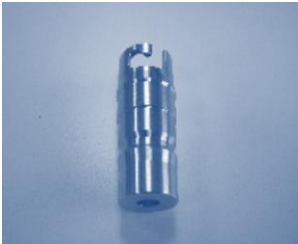

ASP675

CO2 Housing /304