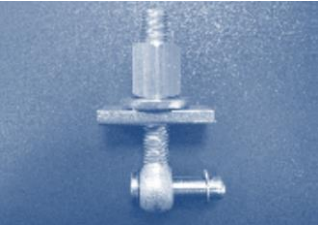

**Seal DN 400 70-73° Shore
Red Silicon**

Eyebolt Sets

Part Number

Description

ASP681

**Eyebolt set M10 Complete
w/wing nut & retaining ring
304**

ASP342

**Eyebolt set M10 Complete
w/hex nut & retaining ring
304**