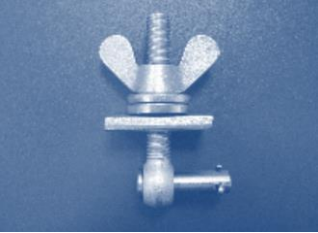

Eyebolt Sets

Part Number

Description

ASP681

**Eyebolt set M10 Complete
w/wing nut & retaining ring
304**