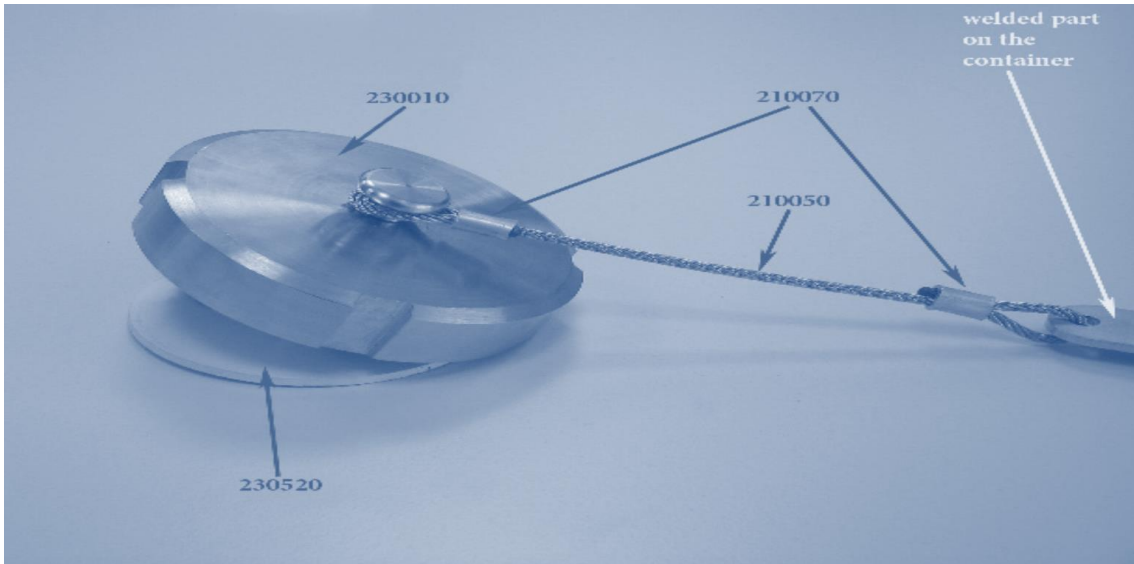

ASP628

Hexagon Nut /304

ASP629

Seal/ Perbunane

Blind Nut Set for Butterfly Valve DN 050

Part Number

ASP630

ASP631