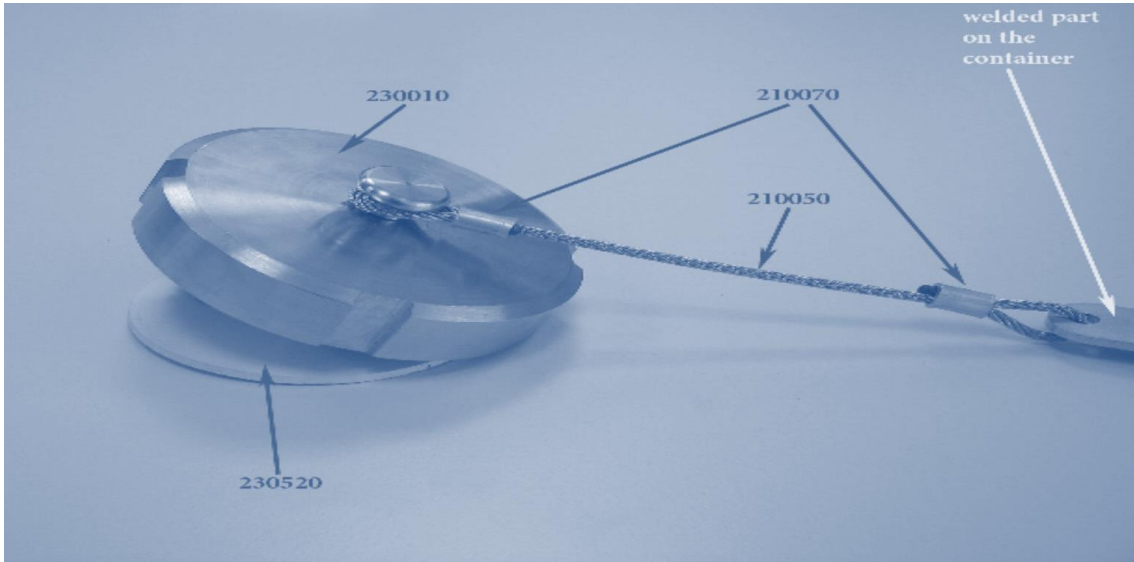

Blind Nut Set for Butterfly Valve DN 050

Part Number

ASP630

ASP631

ASP632

ASP633

Description

Blind Nut With Knob / 304 (ref 230010)

Sealing Plate/ Perbunane (ref 230520)

Rope 3mm x 470mm length/304 (ref 210050)

Clamp for Rope/Aluminum (ref 210070)

Part Number

Description

ASP625

Blind Nut w/o Knob
Plastic

ASP609

Disinfection Filter for
BFV DN 050