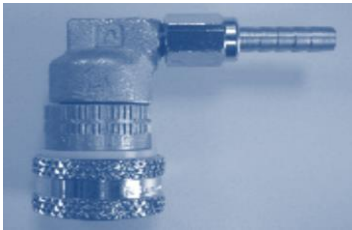

# Clutches and Adaptors

Part Number

Description

ASP311

NW6.5 Female Quick  
Connect Liquid or Gas /304

ASP656

CO Cplg/90° hose clip ¼" t  
thread end for valve type  
coca 304

ASP657