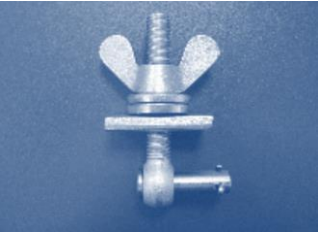

Eyebolt Sets

Part Number

Description

ASP681

**Eyebolt set M10 Complete
w/wing nut & retaining ring
304**