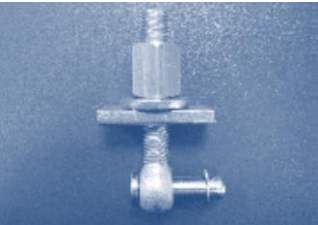

## Eyebolt Sets

Part Number

Description

ASP681

**Eyebolt set M10 Complete  
w/wing nut & retaining ring  
304**

ASP342

**Eyebolt set M10 Complete  
w/hex nut & retaining ring  
304**

ASP089